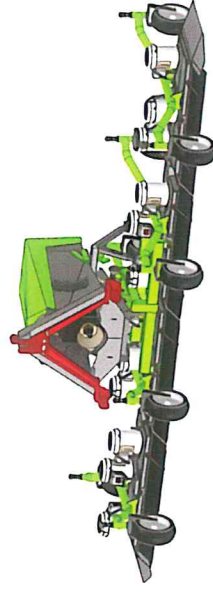

eco clipper® EC-FM4, 4 m cutting width

LS Products BV, Huijsterheide 28,
8521 ND Sint Nicolaasga. T. +31 646 753560
www.ecoclipper.com, info@ecoclipper.com

eco clipper® is a registered trade mark of Leijenaar Solutions

eco clipper®