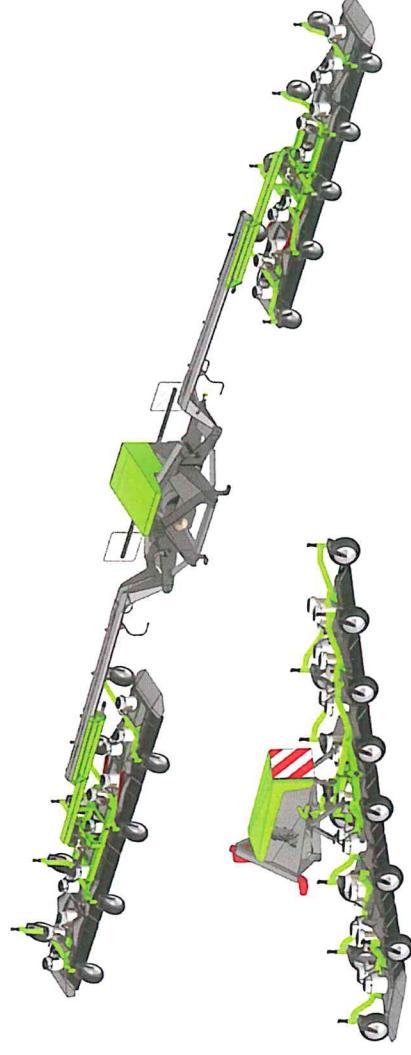

eco clipper® mowers are the *economical solution* for mowing large area turfgrass:

- High quality finish
- High capacity
- Contour following
- Cutting height: 20 till 90 mm
- Minimal soil compaction
- Good dispersion of clippings
- Insensitive for wheater conditions
- Efficient electric drive
- Low noise
- Low in maintenance
- Built with experience

eco clipper® triple combination of EC-FM6 + EC-RM14, In total 14 m cutting width

Based on our flexibly linked, 3 rotary blades mowing modules of 106 cm wide, we offer different versions of a triple type 3 point hitch attached combination mower from 8 m up till 14 m cutting width.

All these eco clipper® mowers leave a high quality finish and are contour following, enabling cutting heights from 20 mm till 90 mm. Mowing capacity is high with speeds from 12 km/h till 25 km/h depending on conditions.

The eco clipper® mowers are light weight on large tyres, which minimizes soil compaction and enables faster grass root development. The side decks can be shifted in order to change trails.

What's more is that the mowing result is not very sensitive to wheater conditions. This means that the mowing can be planned to follow the growing of the grass. The removal of excessive clippings after wet periods can be minimized.